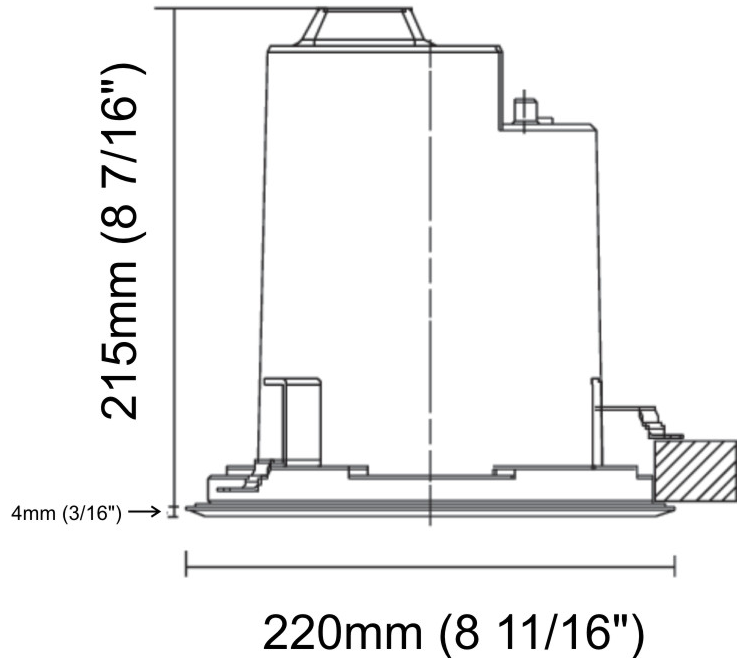

GENERAL

Series: Olodum
Brand: Side
Division: Exterior
Mounting Type: Recessed
Mounting Location: Ceiling
Subcategory: Downlight

PHYSICAL

Shape: Round
Diameter (mm): 220
Diameter (in): 8 11/16
Height (mm): 215
Height (in): 8 7/16
Light Distribution: Adjustable / Direct
Weight (kg): 3.6
Weight (lbs): 7.94
Diffuser: Clear tempered glass
Fixture Finish: SSS
Fixture Material: Aluminum Die Cast

ELECTRICAL

Lamp Type: LED (Zhaga Standard)
Input Wattage (W): 20
Total Output Wattage (W): 17
Dimming: Tri-Mode (Non-Dimming and Phase Dimming (120Vac only) and 0-10V Dimming)
Driver Included: Yes
Driver Location: Integrated
Driver Type: Constant Current - Universal
Driver Class: Class 2
Input Voltage (V): 120 - 277
Constant Current (MA): 500
Upon Request: (Not included - see components [IP65 or higher enclosure to be supplied by others]) 0-10Vdc dimming / (Included) Integral: Phase dimming @120Vac only / 277Vac

LED

Color Temperature (°K): 3000 / 4000
Max. Delivered Lumen (lm): 2434.9 / 2587.5
Nominal Lumen (lm): 2750 / 2945
CRI: >80 CRI
Lamp Life (hrs): 50000

OPTICAL

Reflector: Polycarbonate metallized reflector
Beam Angle: Spot - 15° / Flood - 45° / Wide Flood - 65° / Asymmetric

RATINGS AND CERTIFICATIONS

Certified By: Certified for North American Standards
IP rating: IP67
IK Rating: IK10

Recessed Thickness: 10 / 12.5 / 15 / 25 / 30 mm
(3/8" / 1/2" / 9/16" / 1" / 1 3/16")

201mm (7 15/16")
3.6kg / 7.93lbs