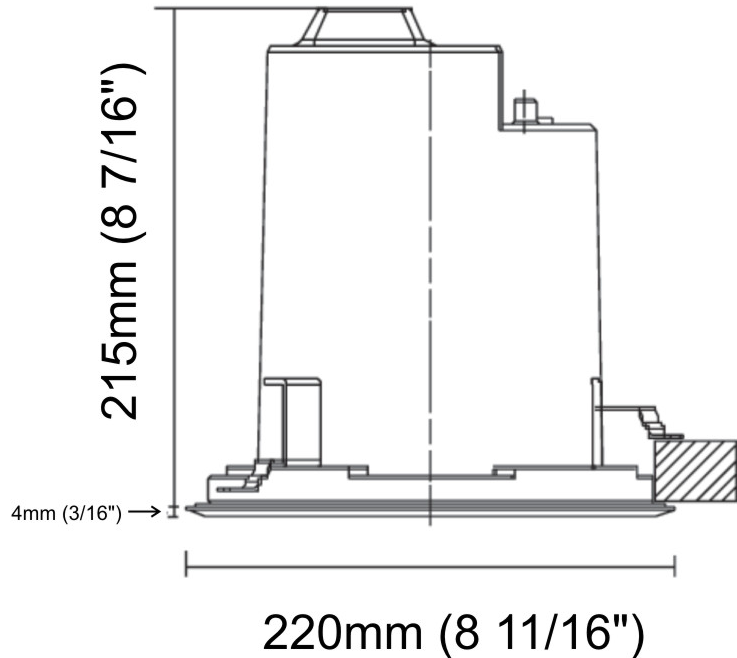

GENERAL

Series: Olodum
Brand: Side
Division: Exterior
Mounting Type: Recessed
Mounting Location: Ceiling
Subcategory: Downlight

PHYSICAL

Shape: Round
Diameter (mm): 220
Diameter (in): 8 11/16
Height (mm): 215
Height (in): 8 7/16
Light Distribution: Adjustable / Direct
Weight (kg): 3.6
Weight (lbs): 7.94
Diffuser: Clear tempered glass
Fixture Finish: SSS
Fixture Material: Aluminum Die Cast

ELECTRICAL

Lamp Type: LED (Zhaga Standard)
Input Wattage (W): 20
Total Output Wattage (W): 17
Dimming: Tri-Mode (Non-Dimming and Phase Dimming (120Vac only) and 0-10V Dimming)
Driver Included: Yes
Driver Location: Integrated
Driver Type: Constant Current - Universal
Driver Class: Class 2
Input Voltage (V): 120 - 277
Constant Current (MA): 500
Upon Request: (Not included - see components [IP65 or higher enclosure to be supplied by others]) 0-10Vdc dimming / (Included) Integral: Phase dimming @120Vac only / 277Vac

LED

Color Temperature (°K): 3000 / 4000
Max. Delivered Lumen (lm): 2434.9 / 2607.5
Nominal Lumen (lm): 2750 / 2945
CRI: >80 CRI
Lamp Life (hrs): 50000

OPTICAL

Reflector: Polycarbonate metallized reflector
Optic: 15 / 45 / 65 / ASY

RATINGS AND CERTIFICATIONS

Certified By: Certified for North American Standards
IP rating: IP67
IK Rating: IK10

Recessed Thickness 10 / 12.5 / 15 / 25 / 30 mm
(3/8" / 1/2" / 9/16" / 1" / 1 3/16")

201mm (7 15/16")
3.6kg / 7.93lbs